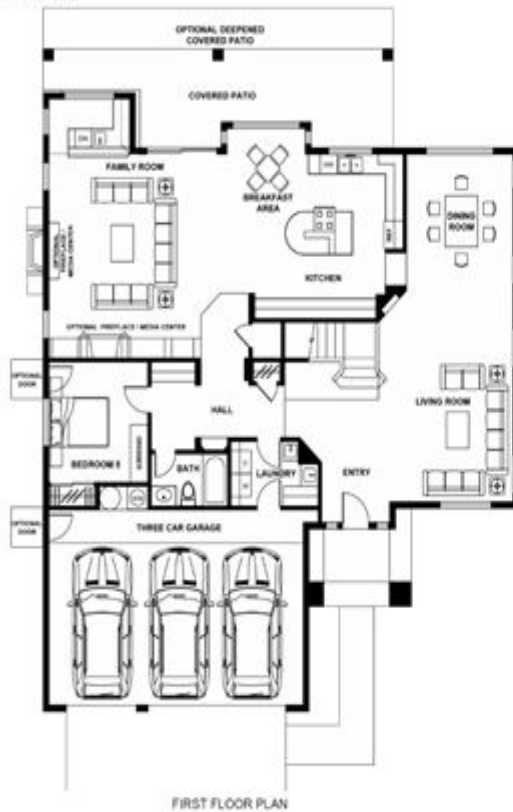

FLOOR PLAN

UDC/Shea " Model 6090" 3924 Square Feet

#6090

© *Helene and
Christine's Team*